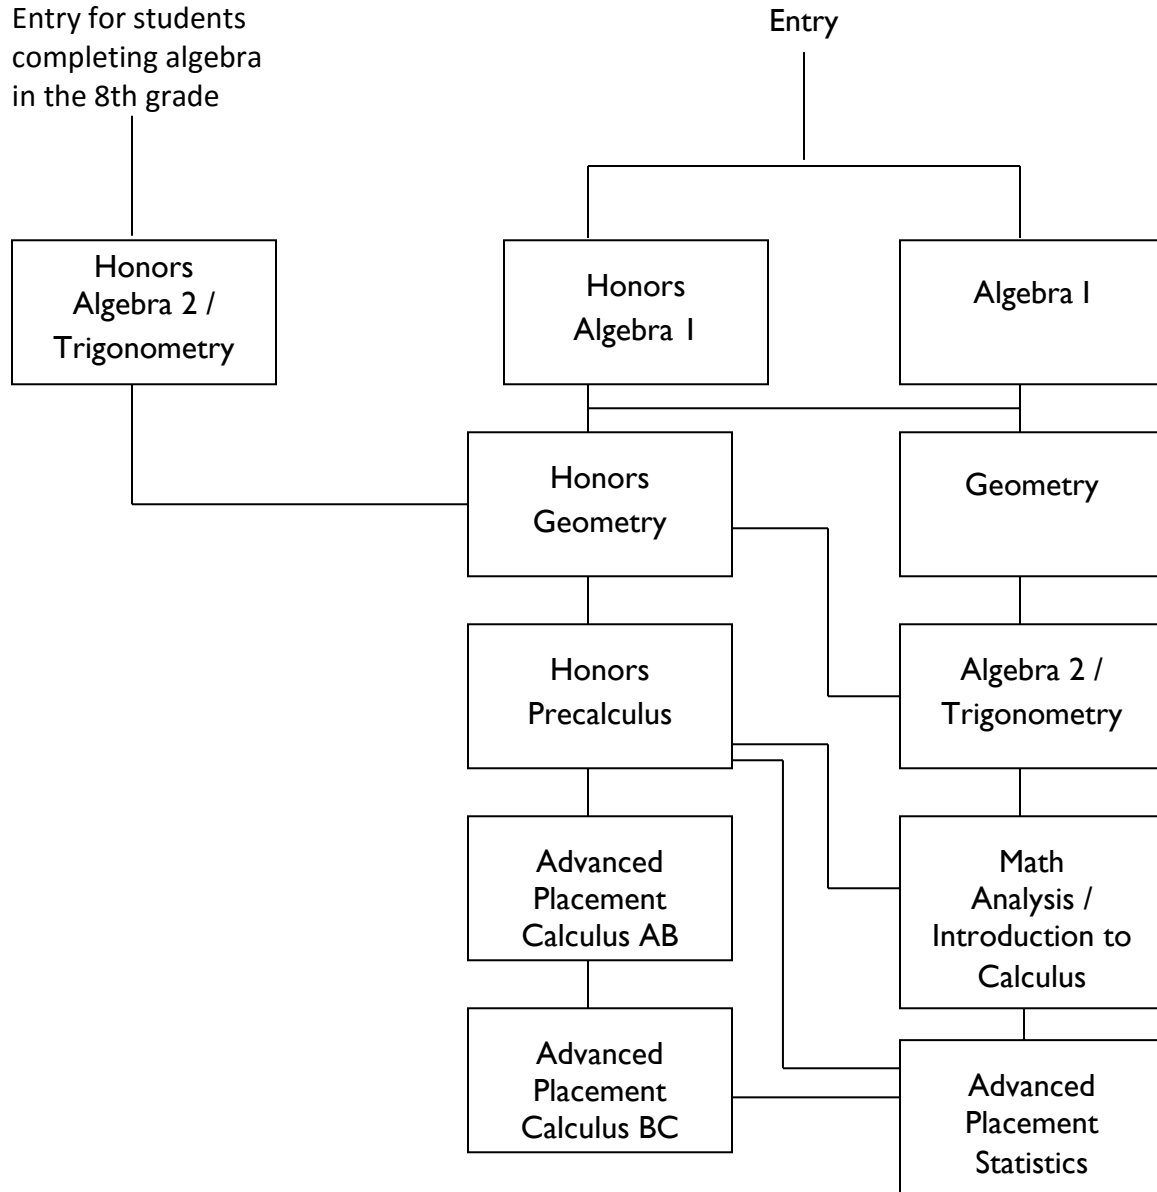

MATHEMATICS PROGRAM

Selection Criteria: Scholarship/Placement Exam
School Recommendation
Registration Interview

Entry for students
completing algebra
in the 8th grade