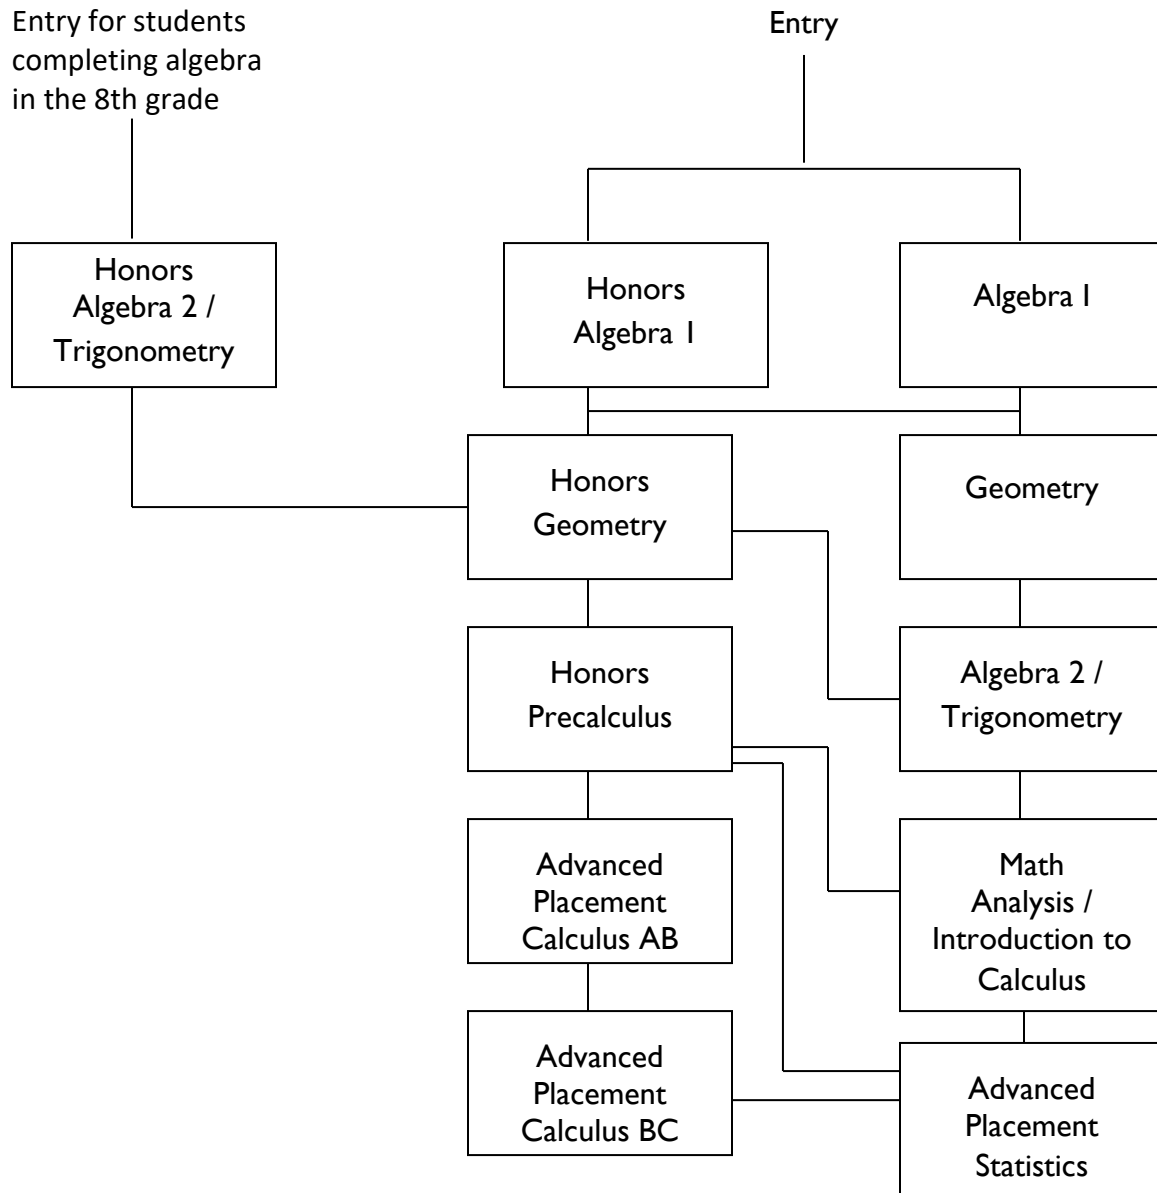

MATHEMATICS PROGRAM

Selection Criteria: Scholarship/Placement Exam
School Recommendation
Registration Interview

Entry for students
completing algebra
in the 8th grade