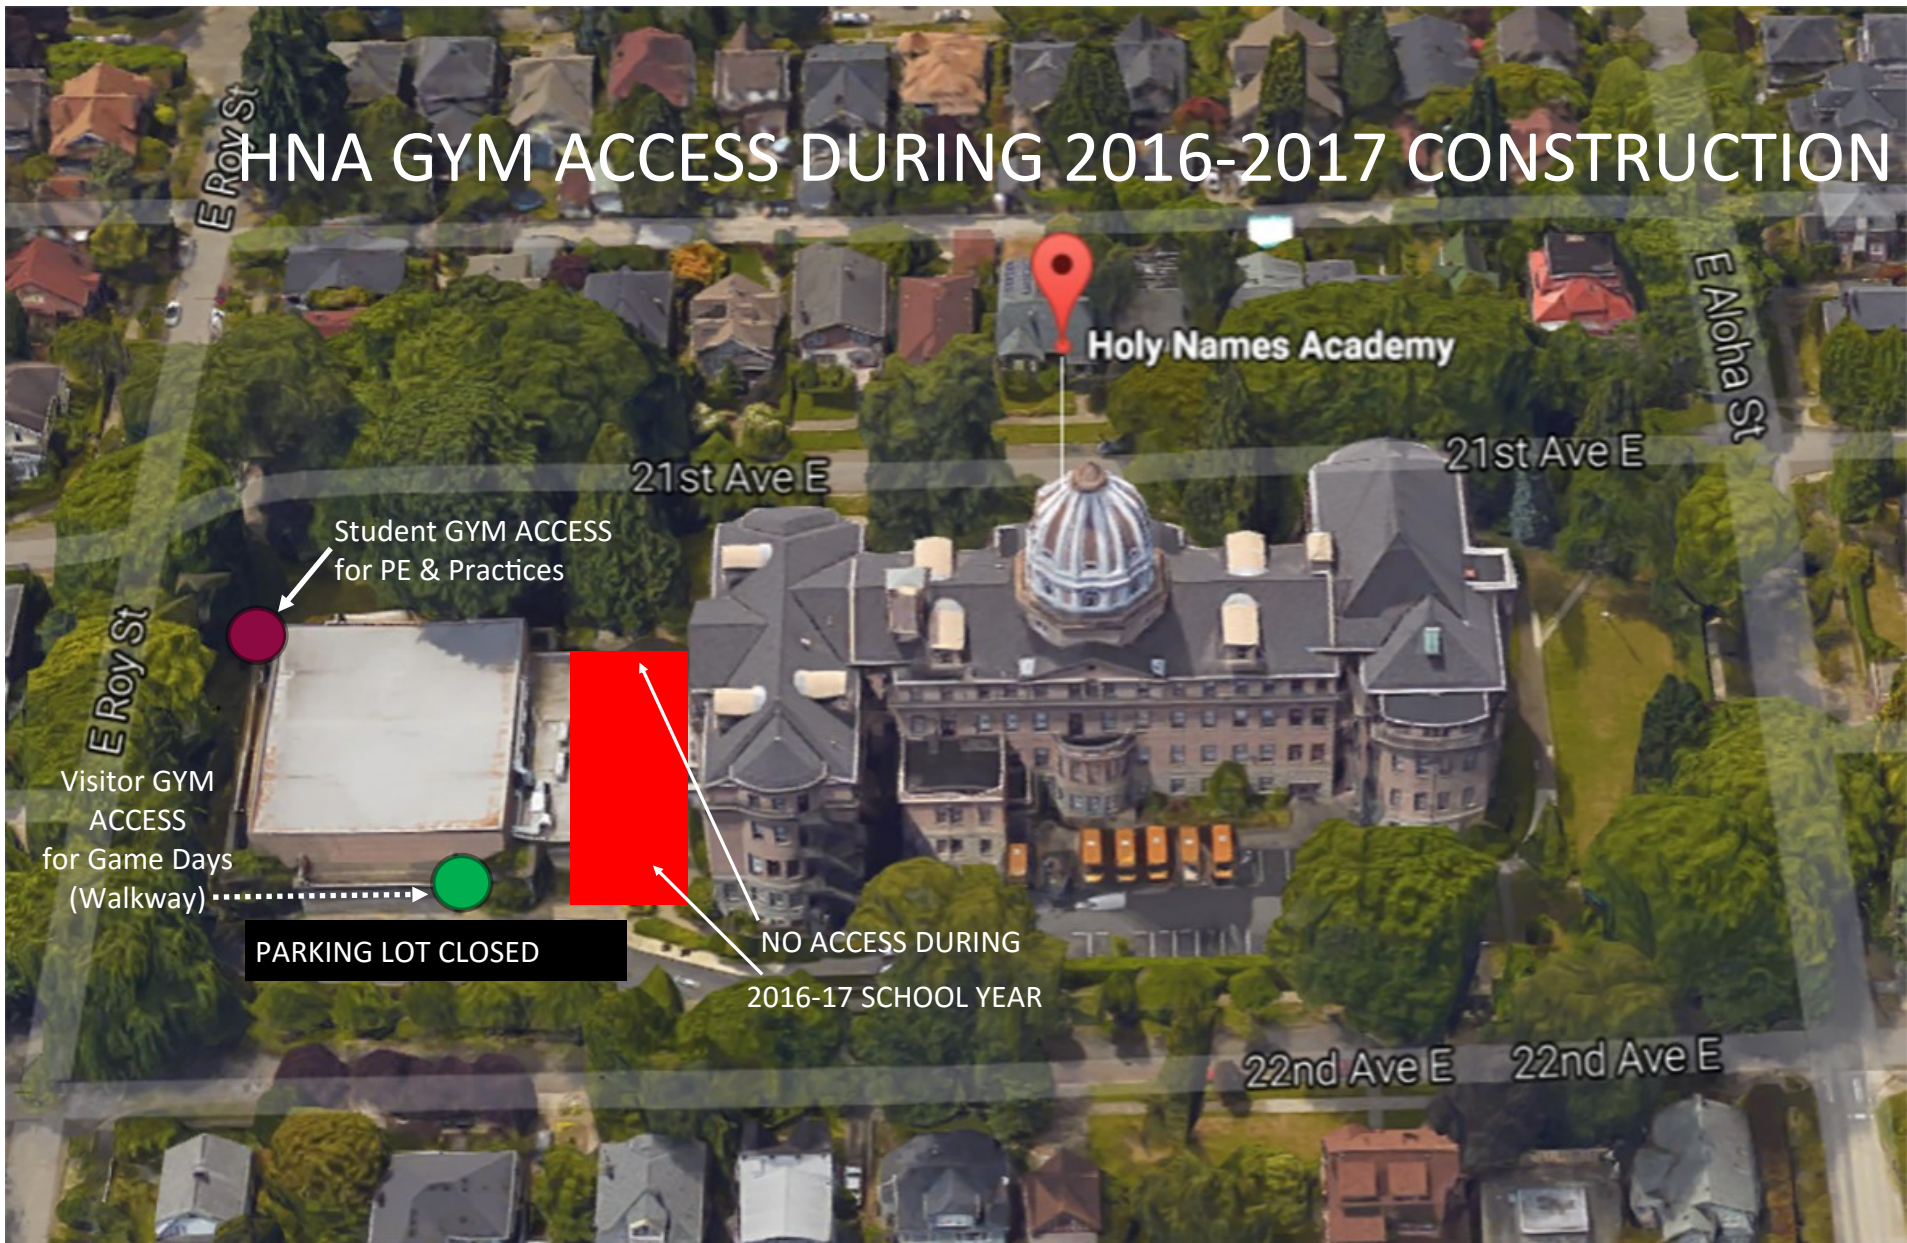

# HNA GYM ACCESS DURING 2016-2017 CONSTRUCTION

Holy Names Academy

21st Ave E

21st Ave E

E Roy St

E Aloha St

E Roy St

Student GYM ACCESS  
for PE & Practices

Visitor GYM  
ACCESS  
for Game Days  
(Walkway)

PARKING LOT CLOSED

NO ACCESS DURING  
2016-17 SCHOOL YEAR

22nd Ave E

22nd Ave E