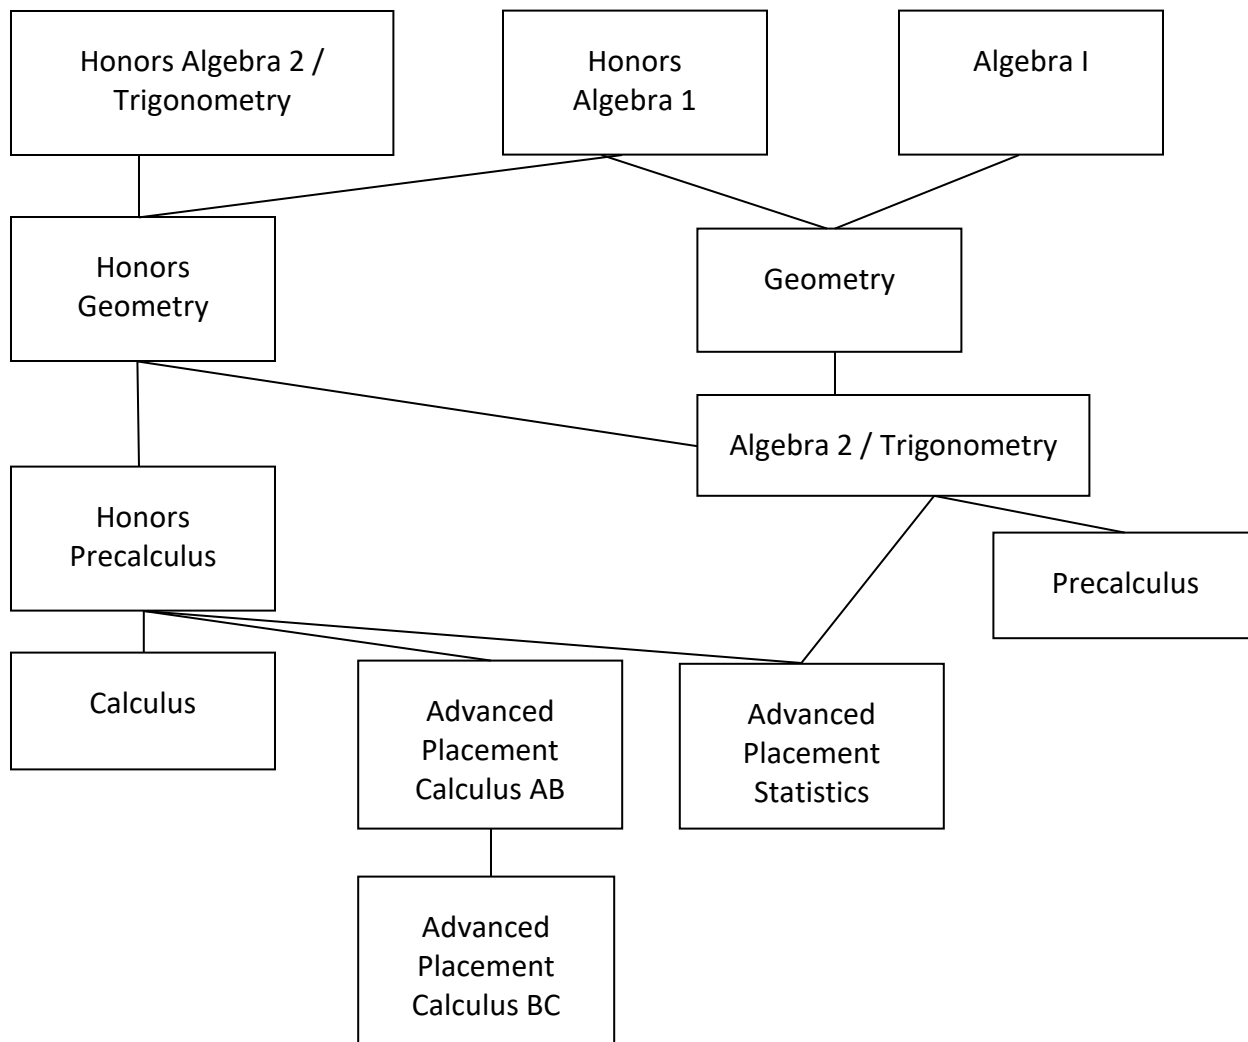

Science, French Language & Culture, Physics, Psychology, Spanish Language & Culture, Statistics, Studio Art, U.S. Government, U.S. History, and World History.

MATHEMATICS PROGRAM